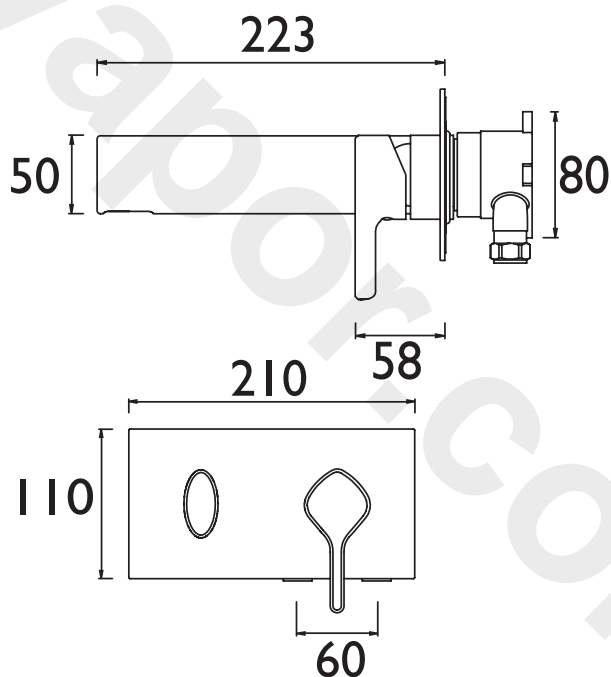

FLT WMBAS C

FLUTE Tap Range Flute Wall Mounted Basin Mixer Chrome

Specification	
Style:	Contemporary
Product Type:	Bathroom Taps
Finish/Colour:	Chrome
Main Construction Material:	Brass
Mount Type:	Wall Mounted
Handle Type:	Lever
Connection Inlet:	15mm Compression
Number of Tap Holes Required:	2
Valve/Cartridge Type:	35mm Cartridge
Plumbing System Suitability	All
Working Pressure Range:	Min 0.2 Bar, Max 5.0 Bar
Maximum Hot Water Temperature: °c	60
Maximum Dynamic Pressure: (bar)	5
Maximum Static Pressure: (bar)	10
Flow Type:	Single Flow
Flow Rate: (l/min @ 3 bar)	20.9
Connection Outlet:	Flow Straightener
Isolation Included:	No

Features:

- Brass construction
- 35mm cartridge

Product Certifications:

For more products, visit our website:

Dimensions (measurements in mm)

Flow Rates (l/min)

System Pressure (bar)	0.2	0.5	1	2	3	5
FLT WMBAS C (Mixed)	4.9	8.2	11.9	17.1	20.9	27

TECHNICAL
DATA
SHEET

BRISTAN
TAPS & SHOWERS

D2